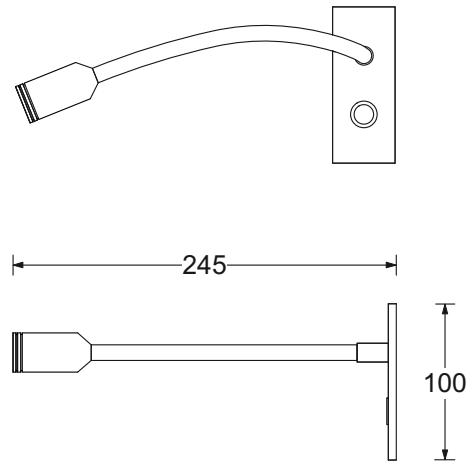

PRODUCT SPECIFICATION SHEET

Dimensions in mm and approximate

## Reading Light Six | Flex

<b>Finish Options</b>	<ul style="list-style-type: none"> <li><span style="display: inline-block; width: 10px; height: 10px; background-color: #a08060; border-radius: 50%; margin-right: 5px;"></span> Brushed Nickel FLE.RL6.BNI/BNI</li> <li><span style="display: inline-block; width: 10px; height: 10px; background-color: #c0c0c0; border-radius: 50%; margin-right: 5px;"></span> Polished Chrome FLE.RL6.PCH/PCH</li> </ul> <p><i>(Others available on request)</i></p>	<b>Flex</b>	Hard wired to headboard
<b>Shade</b>	N/A	<b>Switching &amp; Plug</b>	N/A
<b>Lamp Base</b>	LED Integrated	<b>Base Weight</b>	0.5 kg approx.
<b>Recommended Lamp</b>	1 x 1W LED integral 2700K	<b>Dimming Type</b>	Non Dim
		<b>Certification</b>	